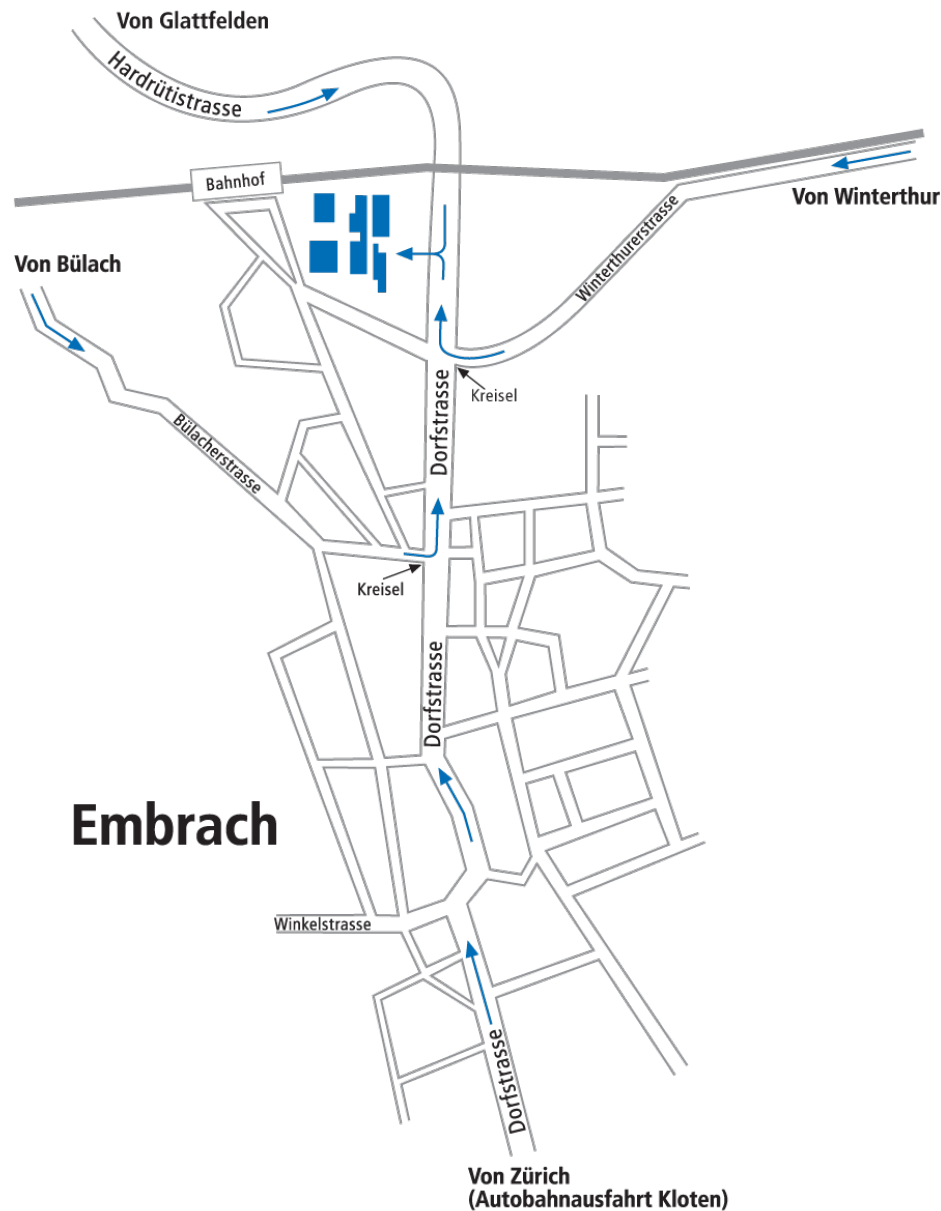

Directions Mischioff AG

From Zurich:

A 51 direction Flughafen (airport)
Exit 4 Kloten Nord/Embrach
follow signs direction Embrach

From St.Gallen / Schaffhausen:

A 1 direction Winterthur/ Zürich
Schaffhausen Exit 69 Wülflingen/Embrach
follow signs direction Embrach

Mischioff AG
Embraport 24
CH-8424 Embrach
GVZ Embraport, Building F
3rd Floor, Cabin 1040

Directions Mischioff AG

Follow signs to building F (do NOT enter the car park).
In front of building F you can use parking lots 9 & 10.
Use entrance F3 and follow the signs to Mischioff.